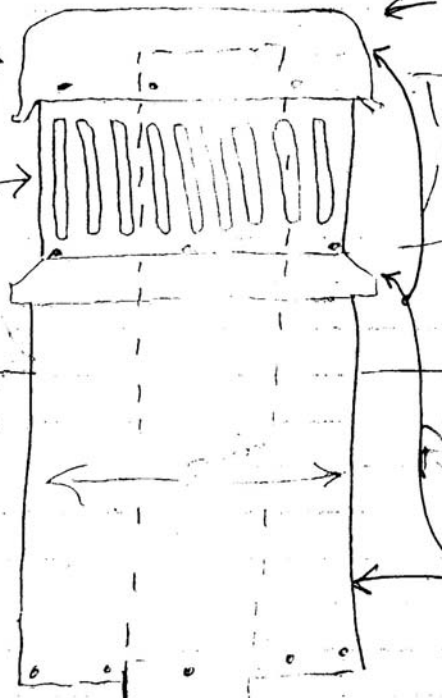

SRT Roof Jack Parts

Complete Cap As Shown 104781000
NEW Style

cap only for SRT
 663.902

103943000
 103943000
 104016000

CAP →
 BAND →

4 1/2" ONLY ITEM
 FOR SALE IS
 104781000

CONTAINS ALL THREE
 PIECES

~~Hand~~

~~Hand~~
 ABOVE FOR

FOR M1 - M Series
 903656 ALL PIECES
 w/ 5" diam pipe
 NO CAP AVAILABLE FOR 4" diam
 must order from TPQ ^{Supply}

104781000 for Assy

- ① 104016000 Band
- ② 103943000 CAP

5" only cap for
 901291 For M Del

903656 For M1 white pipe

901933 for M5
 XT LA M

M1-M
5" INNER
PIPE ONLY

903656
TOP ASSY

901291 - Top cap only

903656 - Complete Replant top

NO CAP AVAILABLE FOR
4" INNER PIPE = MUST ORDER
NEW ROOF JACK

To
Bert Robertson;

OLD style

5 OR 4

LS104 360000 = 4"
LS104 359000 = 5"