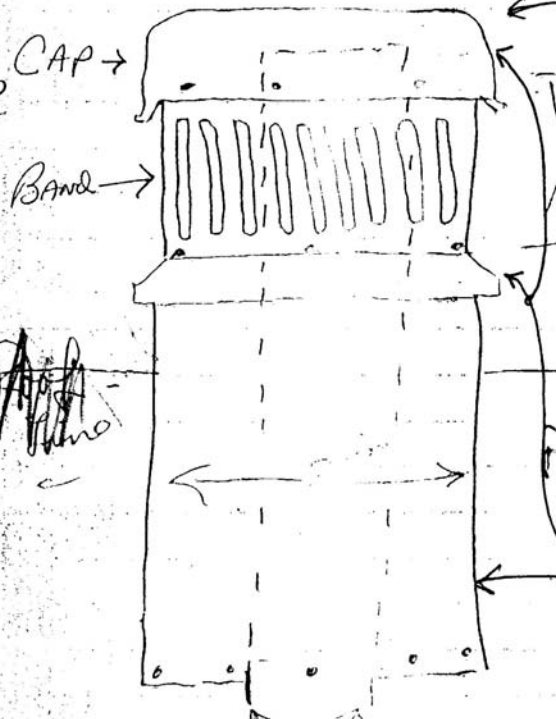

SRT Roof Jack Parts

Complete Cap As Shown 104781000
NEW Style

cap only for SRT
 663.902

103943000
 103943000
 104016000

4 1/2" ONLY ITEM
 FOR SALE IS
 104781000

CONTAINS ALL THREE
 PIECES

FOR M1 - M Series
 903656 ALL PIECES
 w/ 5" diam pipe
 NO CAP AVAILABLE FOR 4" diam
 must order from TPQ ^{Supply}

104781000 top Assy

- ① 104016000 Band
- ② 103943000 CAP

5" only cap for 5" only
 901291 For M Del

903656 For M1 white pipe

901933 for M5 H#
 XT-4A M-ACE

M1-M
5" INNER
PIPE ONLY

903656
TOP ASSY

901291 - Top cap only

903656 - Complete Replant top

NO CAP AVAILABLE FOR
4" INNER PIPE = MUST ORDER
NEW ROOF JACK

To
Bert Robertson;

OLD STYLE

5 OR 4

LS104 360000 = 4"
LS104 359000 = 5"