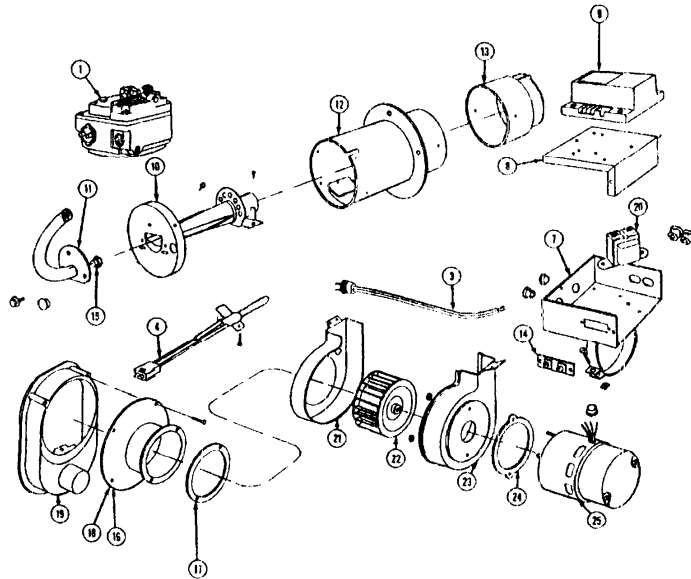

Gas Burner - MB(-)A O66 and 086

Parts List-Direct Ignition Gas Burners							
Item No	Part Number	Description	Part Qty	Item No	Part Number	Description	Part Qty
1	624490	Gas Valve	1	15	*660843	Burner Orifice (NAT. 66) #26	1
3	634568	Power Supply Cord	1		*660784	Burner Orifice (LPG. 66) #43	1
4	632250	Ignitor	1	16	247560	Inlet Air Box -Adapter Assy	1
7	248180	Electric Box Assembly	1	17	689032	Adapter Burner Gasket	1
8	352930	Electrical Box Cover	1	18	689033	Adapter Inlet Gasket	1
9	*626421	HSI Control	1	19	356432	Inlet Air Box Assy-Gas Gun	1
10	375090	Venturi	1	20	*621096	Transformer	1
11	258360	Manifold Assembly	1	21	248230	Blower Assembly-Left	1
12	248240	Burner Tube w/Deflector	1	22	*667185	Blower Wheel	1
13	248750	Air Cone Assembly	1	23	352880	Blower Assembly-Right	1
14	632083	Terminal Board	1	24	689020	Motor Mounting Gasket	1
15	*660833	Burner Orifice (NAT. 86) #17	1	25	*621077	Motor	1
	*660837	Burner Orifice (LPG. 86) #36	1	26	662095	Street Elbow (Nct Shown)	1

* = Part should be stocked by distributor