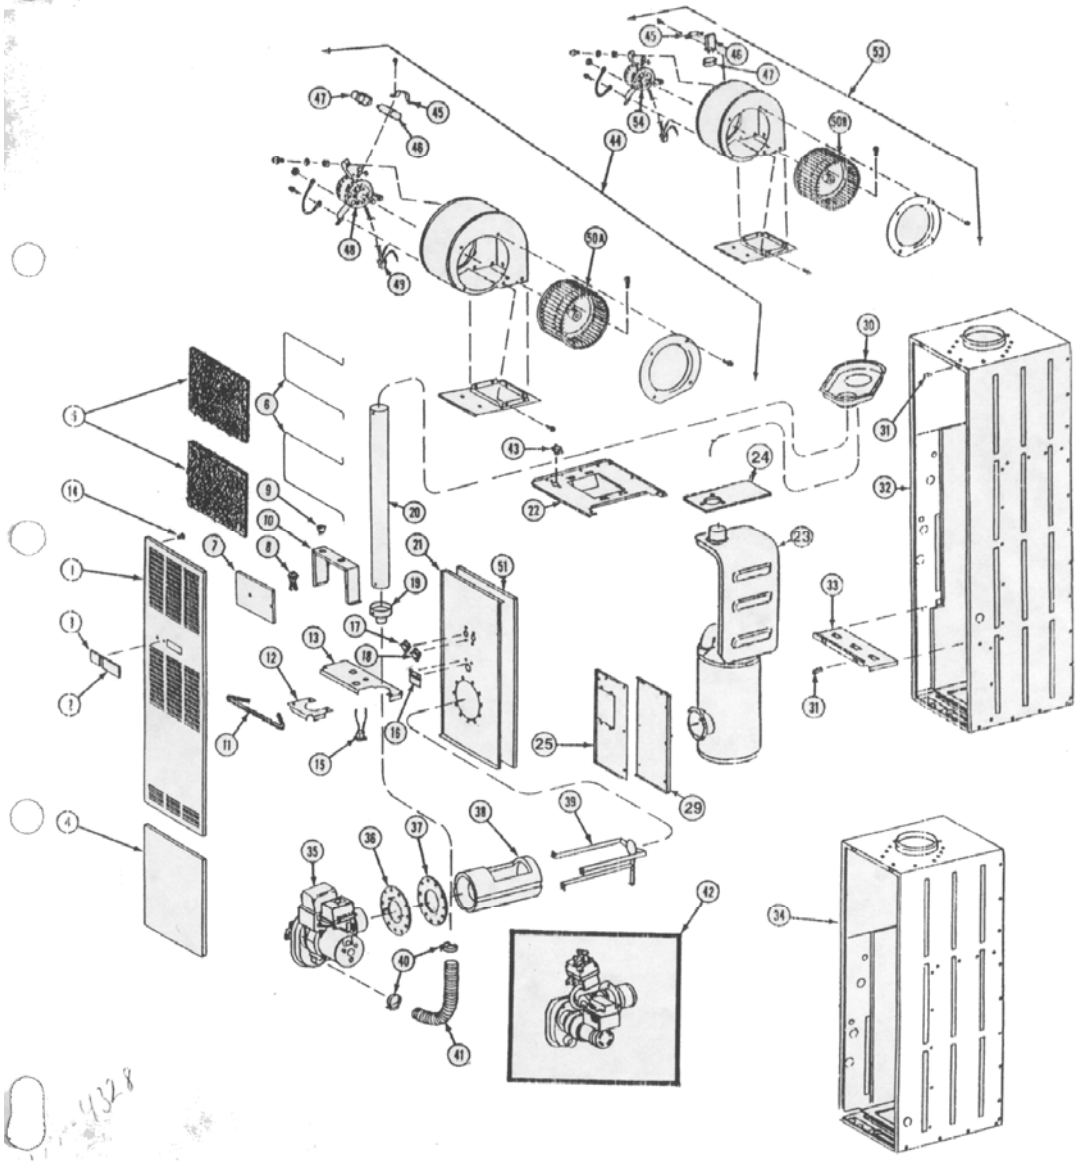

PARTNERS
HEATING & COOLING
REPLACEMENT PARTS **CHOICE**[™]

REPLACEMENT PARTS LIST
MS(-)A and MB(-)A Series

9/22/94

MS(H,B)A and MB(H,B)A Series Oil/Gas Furnace

4/28

ITEM NO.	PART NO.	DESCRIPTION	MS(-)A MODELS		MB(-)A MODELS	
			-066	-086	-066	-086
1A	902004	Louvered Door (Includes 2-Door Latches)	1	1	1	1
2	668772	Decorative Door Insert	1	1	1	1
3	387013	Name Plate (Miller)	1	1	1	1
	687012	Name Plate (Intertherm)	1	1	1	1
4	902005	Coil Door (B Cabinet) includes 2-Door Latches	1	1	1	1
*5	668780	Air Filter (2 required)	2	2	2	2
6	668788	Air Filter Retainer	2	2	2	2
7	247400	Control Box Cover	1	1	1	1
8	631728	Cap Pin	1	1	1	1
9	631947	On-Off-Fan Switch	1	1	1	1
10	355390	Control Box	1	1	1	1
11	688877	Foam Tape	1	1	1	1
12	247360	Close-off shelf divider	1	1	1	1
13	355500	Shelf Divider	1	1	1	1
14	668420	Door Latch	1	1	1	1
15	632084	Receptacle	1	1	1	1
16	249290	Observation Door	1	1	1	1
*17	626338	Limit-150°F Open/40 F Diff	1	1	1	1
*18	626339	Fan-110°F Close/25 F Diff	1	1	1	1
19	668774	Reducer	1	1	1	1
20	356271	Fresh Air Pipe 4"	1	1	1	1
21	461140	Front Air Casing	1	1	1	1
*22	462570	Top Air Casing	1	1	1	1
23	902757	Heat Exchanger Assembly	1	1	1	1
24	689055	Heat Exchanger Insulation	1	1	1	1
25	355490	Right Close Off (B-Cabinet)	1	1	1	1
29	355480	Left Close Off (B-Cabinet)	1	1	1	1
30	458740	Upper Air Box	1	1	1	1
31	668905	Door Strike (Two Required)	2	2	2	2
32	458370	Cabinet Assy. (B Cabinet)	1	1	1	1
33	355050	Shelf (B Cabinet)	1	1	1	1
34	458360	Cabinet Assembly (A Cabinet)	1	1	1	1
*35	901853	Burner Assembly -Oil	1			
	901854	Burner Assembly -Oil		1		
36	356440	Burner Plate Assembly	1	1	1	1
*37	689011	Burner Plate Gasket	1	1	1	1
*38	901839	Combustion Chamber	1	1	1	1
39	356010	Chamber Rack	1	1	1	1
40	606208	Hose Clamp, 2 Required	2	2	2	2
41	663398	Flexible Hose	1	1	1	1
42	902780	Burner (Gas Gun) -Nat			1	
	902781	Burner (Gas Gun) -Nat				1
*43	626391	Limit- 140Deg F Open	1	1	1	1
44	902009	Blower Assembly - Htg	1		1	
	902011	Blower Assembly - Htg		1		1
45	118380	Capacitor Strap		1		1
*46	620233	Capacitor 10 MFD 370v		1		1
47	631330	Capacitor Boot		1		1
*48	901873	Motor 1/5 HP--Single Speed	1		1	
	901874	Motor 1/4 HP--Single Speed		1		1
49	631724	Circuit Plug	1	1	1	1
*50A	667149	Blower Wheel 9x7	1		1	
50B	667037	Blower Wheel 10x8	1	1	1	1
51	689014	Air Casing Insulation	1	1	1	1
*52	660784	LP Orifice (Not Shown) -#43			1	
	660837	LP Orifice (Not Shown) -#36				1
53	901998	Blower 1.5-3.5 Ton Corling	1	1	1	1
		Multi-Speed Includes 45, 46, 47, 54, 50B				
54	901875	Motor 1/3 HP	1	1	1	1